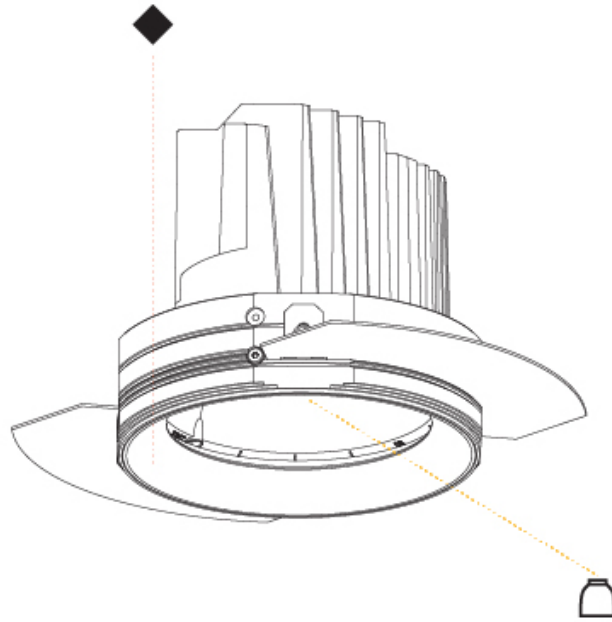

Ø 136mm 5 3/8"

BIONIQ ROUND ADJUSTABLE TRIMLESS

A35185-

PROJECT

TYPE

SPECIFIER

QUANTITY

DATE