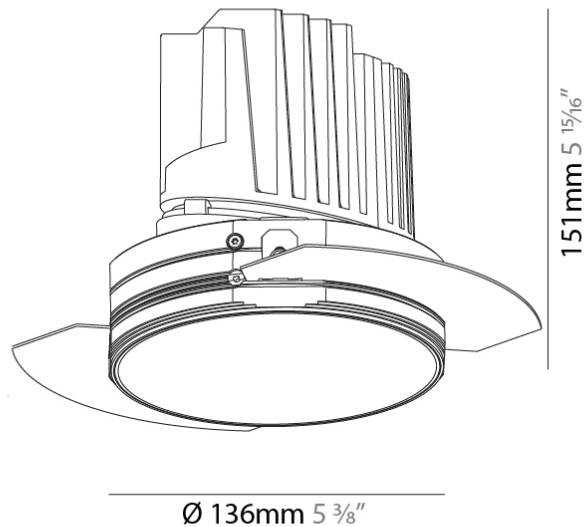

ELECTRICAL

Lamp Type: LED (Zhaga Standard)
Input Wattage (W): 28
Total Output Wattage (W): 26.4
Dimming: Tri-Mode (Non-Dimming and Phase Dimming (120Vac only) and 0-10V Dimming)
Driver Included: No
Driver Location: Recessed Housing
Driver Type: Constant Current - Universal
Driver Class: Class 2
Housing: See components
Input Voltage (V): 120 - 277
Constant Current (MA): 700

LED

Number of LEDs: 1
Color Temperature (°K): 2700 / 3000 / 3500 / 4000
Max. Delivered Lumen (lm): 2156 / 2244 / 2377 / 2425
Nominal Lumen (lm): 2909 / 3028 / 3208 / 2373
CRI: >90 CRI
Lamp Life (hrs): 50000
Upon Request: RGB-W Tunable White Special Color Temperature Special LED

OPTICAL

Reflector°: 18 / 34
Optic: Lens Pack - No Lens / Linear Spread Lens / Honeycomb / Spread Lens
Adjustability: Fixed
Upon Request: Special Beam Angles

RATINGS AND CERTIFICATIONS

382, F 416-247-9319, www.zaneen.com

Created by Zaneen for North American Standards at the end of the existing Model #. For assistance on 'custom' specifications, contact zteam@zaneen.com. In a constant effort to supply the best product, we reserve the right to change specifications or materials without notice. The most recent specification sheets are found at zaneen.com

IP rating: IP20