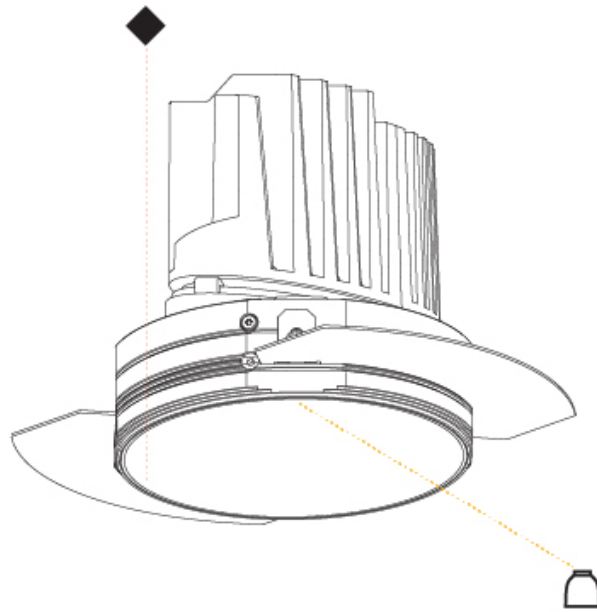

BIONIQ ROUND DEEP TRIMLESS

A35194-

PROJECT _____

TYPE _____

SPECIFIER _____

QUANTITY _____

DATE _____

A