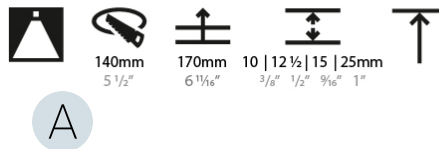

ELECTRICAL

Lamp Type: LED (Zhaga Standard)
Input Wattage (W): 28
Total Output Wattage (W): 26.4
Dimming: Tri-Mode (Non-Dimming and Phase Dimming (120Vac only) and 0-10V Dimming)
Driver Included: No
Driver Location: Recessed Housing
Driver Type: Constant Current - Universal
Driver Class: Class 2
Housing: See components
Input Voltage (V): 120 - 277
Constant Current (MA): 700

LED

Number of LEDs: 1
Color Temperature (°K): 2700 / 3000 / 3500 / 4000
Max. Delivered Lumen (lm): 2156 / 2244 / 2377 / 2425
Nominal Lumen (lm): 2909 / 3028 / 3208 / 2373
CRI: >90 CRI
Lamp Life (hrs): 50000
Upon Request: RGB-W Tunable White Special Color Temperature Special LED

OPTICAL

Reflector°: 18 / 34
Optic: Lens Pack - No Lens / Linear Spread Lens / Honeycomb / Spread Lens
Adjustability: Fixed
Upon Request: Special Beam Angles

RATINGS AND CERTIFICATIONS

382, F 416-247-9319, www.zaneen.com

Created by Zaneen for North American Standards at the end of the existing Model #. For assistance on 'custom' specifications, contact zteam@zaneen.com. In a constant effort to supply the best product, we reserve the right to change specifications or materials without notice. The most recent specification sheets are found at zaneen.com

IP rating: IP20