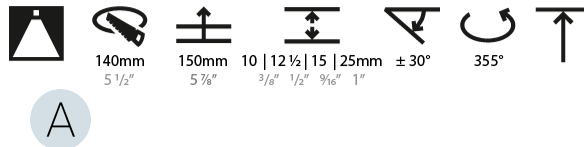

Ø 136mm 5 3/8"